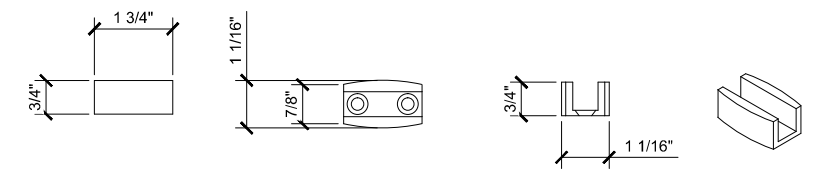

B PLRC GLASS MOUNT CLAMP
RUBY SLIDING DOORS (XO) SCALE: 6"=1'-0"

I PLWME TUBE WALL MOUNT END CAP
RUBY SLIDING DOORS (XO) SCALE: 6"=1'-0"

E FINGER PULL / 24 LADDER PULL / 36 LADDER PULL
RUBY SLIDING DOORS (XO) SCALE: 6"=1'-0"