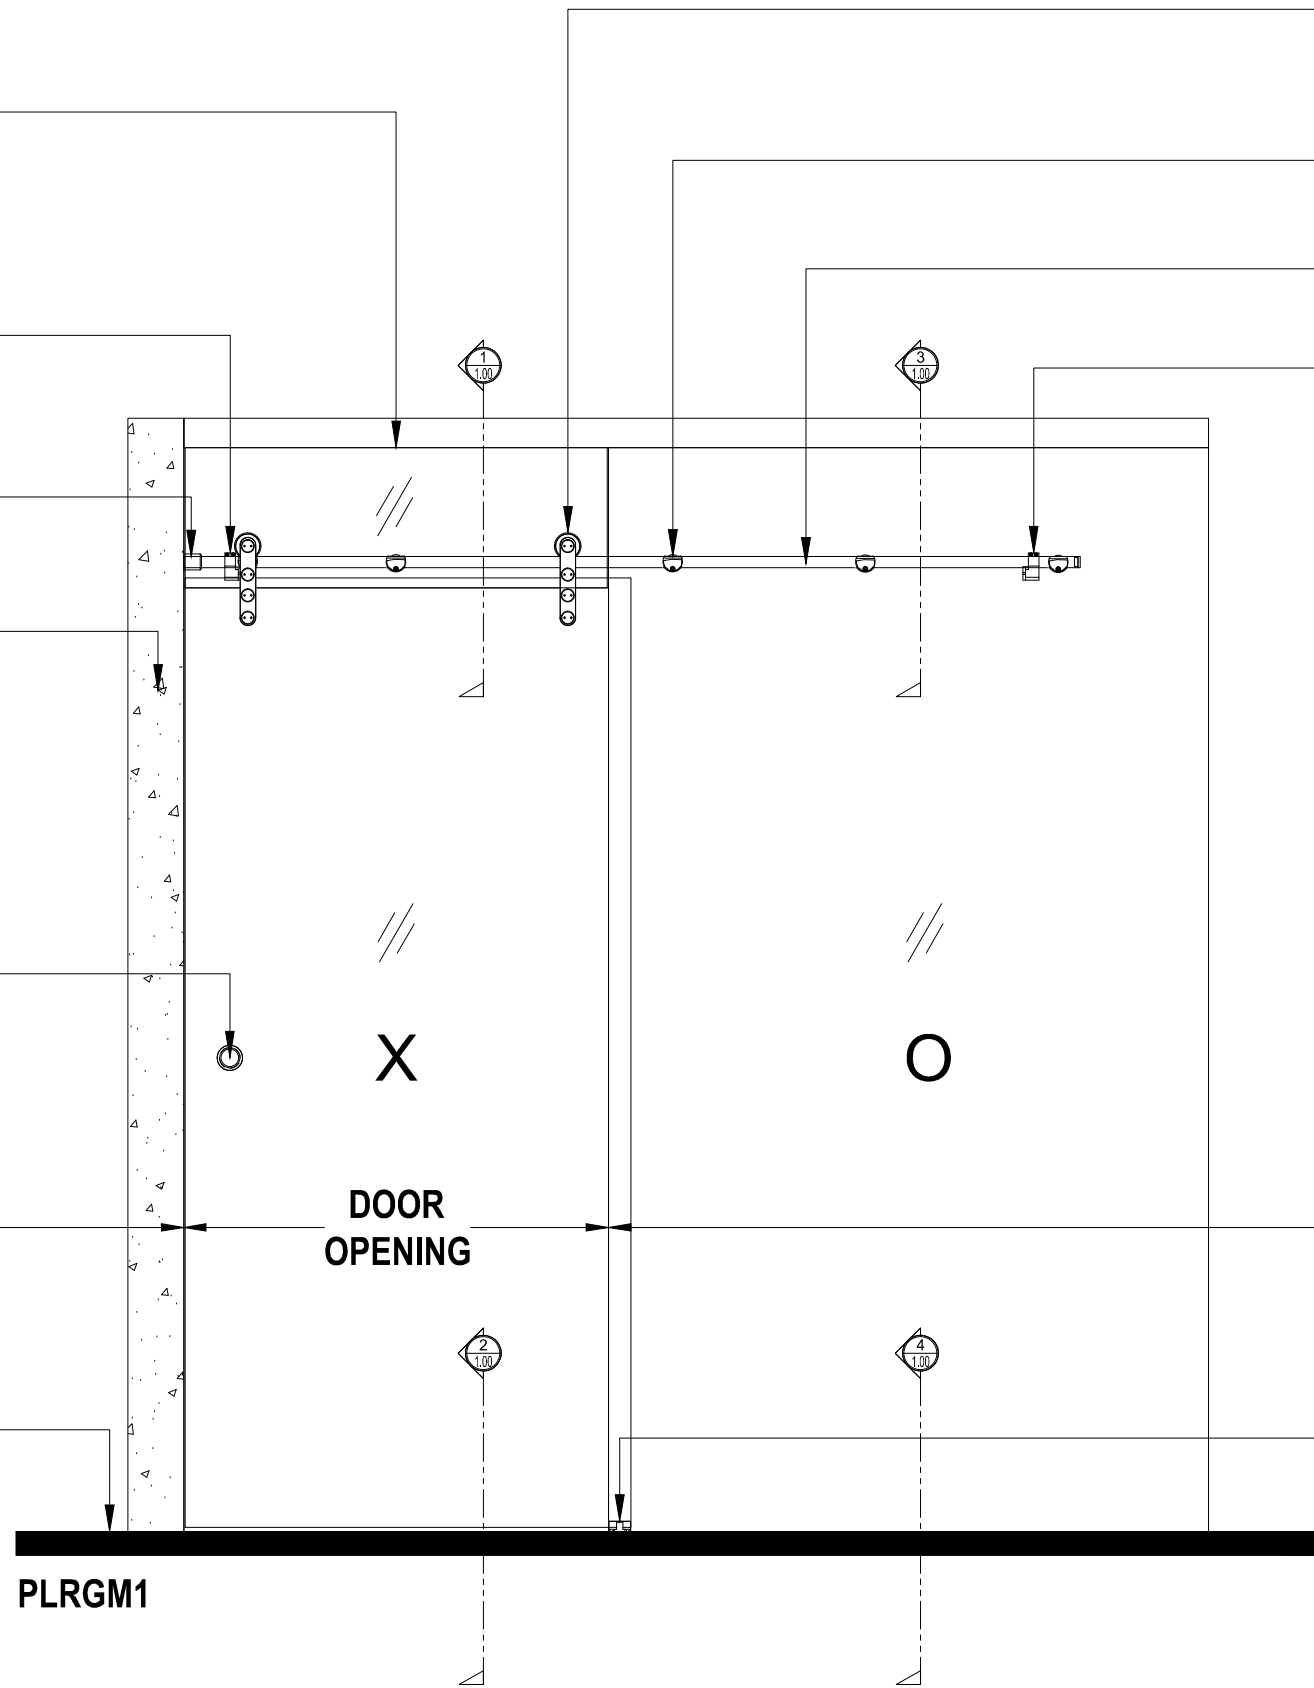

**MUST BE MECHANICALLY FASTENED WITH PINNING CHANNEL**

**PLLSTOP**  
 LEFT HAND STOP

**PLWME**  
 WALL MOUNT END CAP

WALL

**PLSH**  
 SLIDING HANDLE (OPTIONAL)

EDGE OF WALL

FINISHED FLOOR

**PLRGM1**

**DOOR OPENING**

**PLHDSR**  
 ANTI-LIFT SLIDING DOOR ROLLERS

**PLRC**  
 GLASS MOUNT CLAMPS

**PLTRACKFT**  
 SLIDING TRACK

**PLRSTOP**  
 RIGHT HAND STOP

EDGE OF WALL

**PLRDG**  
 FLOOR GUIDE

## RUBY SLIDING GLASS DOOR SYSTEM

SLIDING GLASS DOOR  
 SLIDING DOOR (XO)

X - SLIDER  
 O - SIDELITE

① TOP ROLLER WITH FLUSH MOUNT GLASS FAB. (@SLIDER)

RUBY SLIDING DOORS (XO)

SCALE: 6"=1'-0"

③ SIDELITE TOP

RUBY SLIDING DOORS (XO)

SCALE: 6"=1'-0"

② SILL (@ SLIDER)

RUBY SLIDING DOORS (XO)

SCALE: 6"=1'-0"

④ SILL (@ SIDELITE)

RUBY SLIDING DOORS (XO)

SCALE: 6"=1'-0"