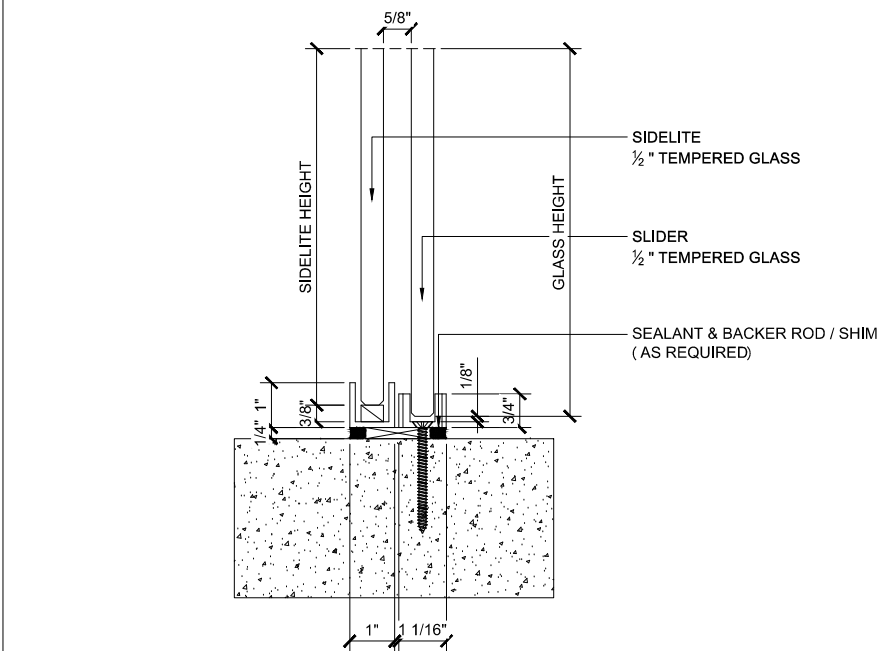

## RUBY SLIDING GLASS DOOR SYSTEM

SLIDING GLASS DOOR  
 SLIDING DOOR (XO)

X - SLIDER  
 O - SIDELITE

① TOP ROLLER WITH FLUSH MOUNT GLASS FAB. (@SLIDER)

RUBY SLIDING DOORS (XO)

SCALE: 6"=1'-0"

③ SIDELITE TOP

RUBY SLIDING DOORS (XO)

SCALE: 6"=1'-0"

② SILL (@ SLIDER)

RUBY SLIDING DOORS (XO)

SCALE: 6"=1'-0"

④ SILL (@ SIDELITE)

RUBY SLIDING DOORS (XO)

SCALE: 6"=1'-0"