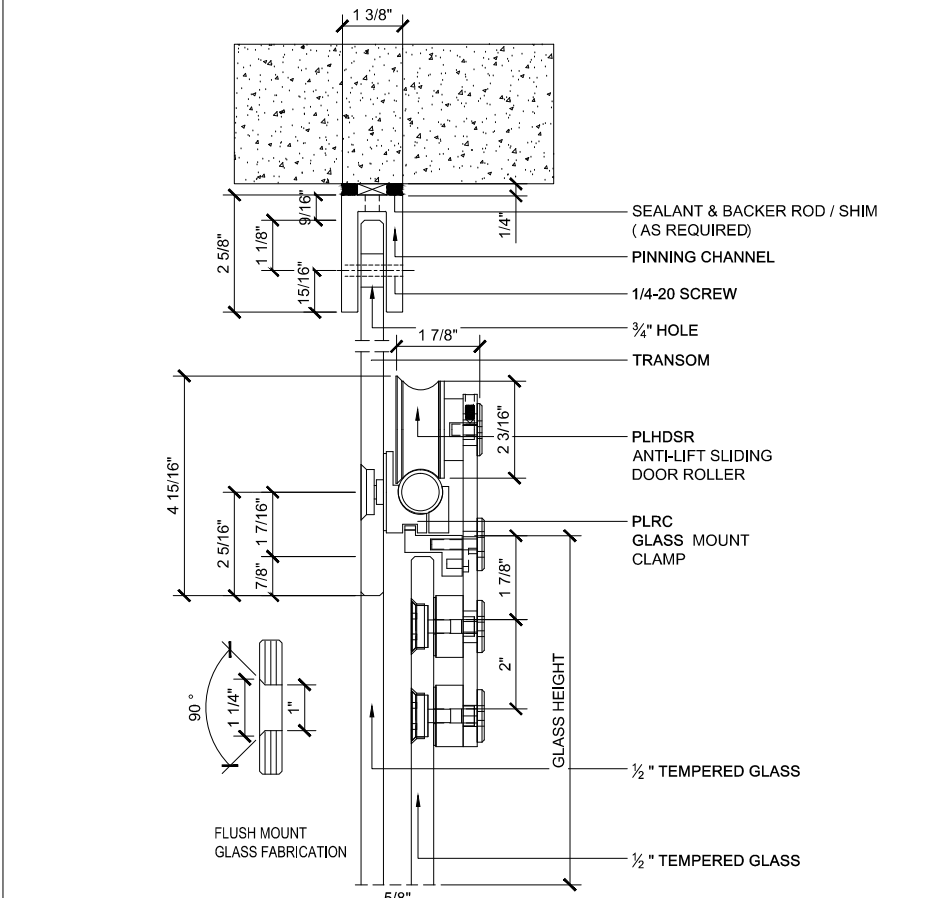

**MUST BE MECHANICALLY FASTENED WITH PINNING CHANNEL**

**PLLSTOP**  
 LEFT HAND STOP

**PLWME**  
 WALL MOUNT END CAP

WALL

**PLSH**  
 SLIDING HANDLE (OPTIONAL)

EDGE OF WALL

FINISHED FLOOR

**PLRGM1**

**DOOR OPENING**

**PLHDSR**  
 ANTI-LIFT SLIDING DOOR ROLLERS

**PLRC**  
 GLASS MOUNT CLAMPS

**PLTRACKFT**  
 SLIDING TRACK

**PLRSTOP**  
 RIGHT HAND STOP

EDGE OF WALL

**PLRDG**  
 FLOOR GUIDE

## RUBY SLIDING GLASS DOOR SYSTEM

SLIDING GLASS DOOR  
 SLIDING DOOR (XO)

X - SLIDER  
 O - SIDELITE

① TOP ROLLER WITH FLUSH MOUNT GLASS FAB. (@SLIDER)

RUBY SLIDING DOORS (XO)

SCALE: 6"=1'-0"

③ SIDELITE TOP