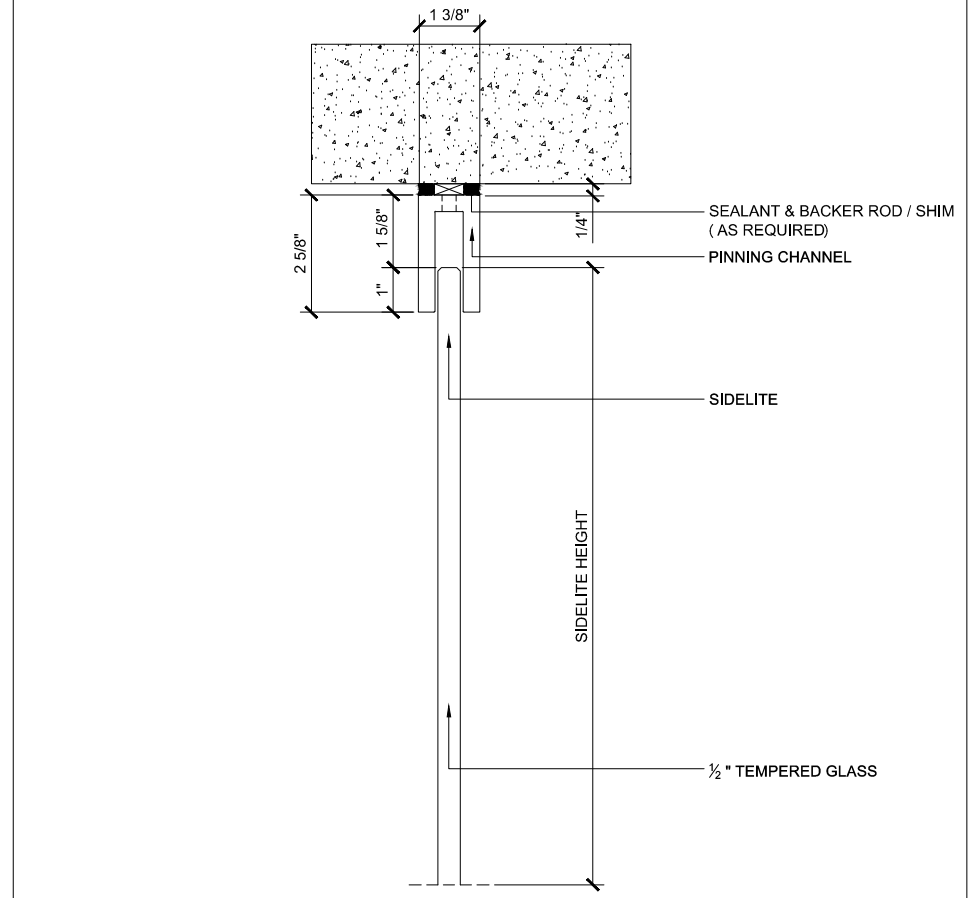

**MUST BE MECHANICALLY FASTENED WITH PINNING CHANNEL**

**PLLSTOP**  
 LEFT HAND STOP

**PLWME**  
 WALL MOUNT END CAP

WALL

**PLSH**  
 SLIDING HANDLE (OPTIONAL)

EDGE OF WALL

FINISHED FLOOR

**PLRGM1**

**DOOR OPENING**

**PLHDSR**  
 ANTI-LIFT SLIDING DOOR ROLLERS

**PLRC**  
 GLASS MOUNT CLAMPS

**PLTRACKFT**  
 SLIDING TRACK

**PLRSTOP**  
 RIGHT HAND STOP

EDGE OF WALL

**PLRDG**  
 FLOOR GUIDE

## RUBY SLIDING GLASS DOOR SYSTEM

SLIDING GLASS DOOR  
 SLIDING DOOR (XO)

X - SLIDER  
 O - SIDELITE

① TOP ROLLER WITH FLUSH MOUNT GLASS FAB. (@SLIDER)

RUBY SLIDING DOORS (XO)

SCALE: 6"=1'-0"

③ SIDELITE TOP

RUBY SLIDING DOORS (XO)

SCALE: 6"=1'-0"

② SILL (@ SLIDER)

RUBY SLIDING DOORS (XO)

SCALE: 6"=1'-0"

④ SILL (@ SIDELITE)

RUBY SLIDING DOORS (XO)

SCALE: 6"=1'-0"